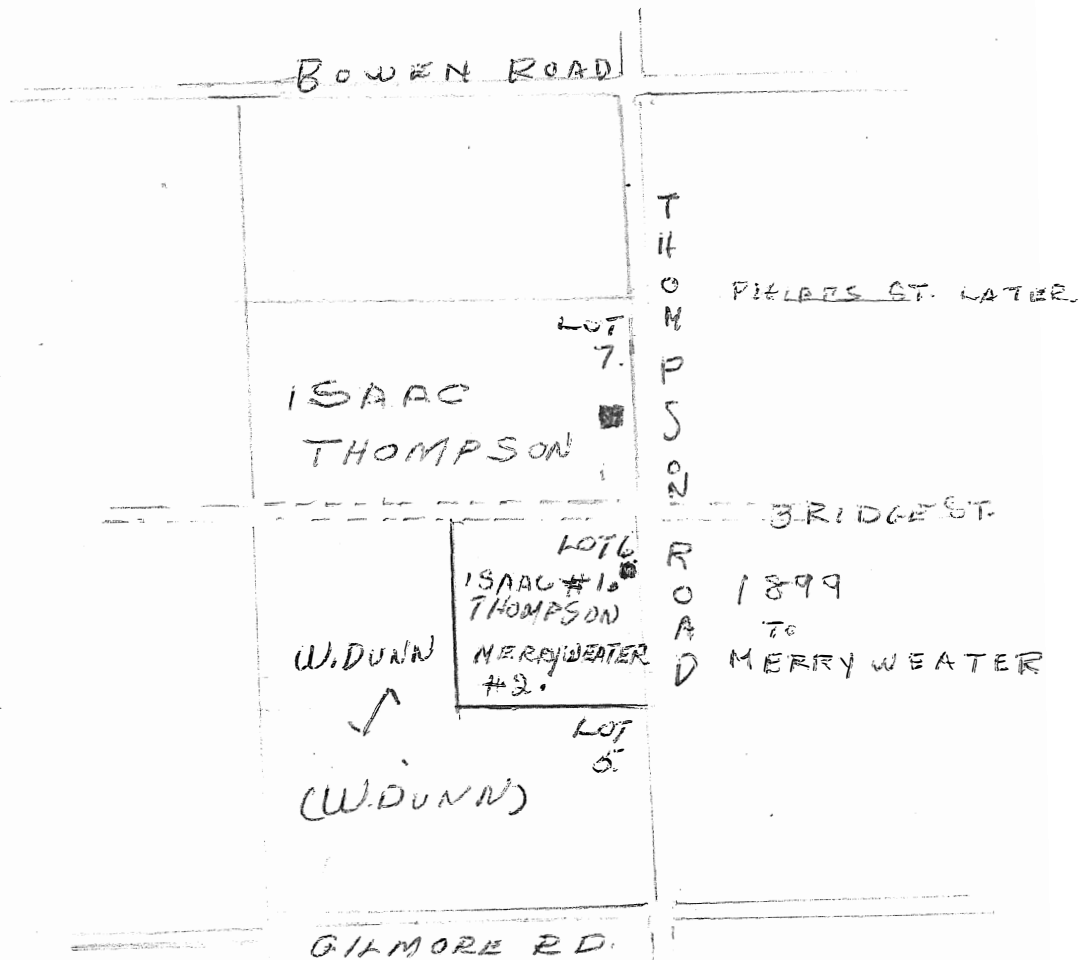

LOT. 6 CON 3

DUNN - MERRY WEATHER

Lot 6 con. 3. Crown to Thomas Baxter::: Mar. 1797. : 100 acres.

etc. etc.

B. & S. mar. 11, 1869. : Felix Trinale to Isaac Thompson: 50 acres.
east half \$1300.00.

Asss. Mortgage: George Taylor to William Dunn: 1/10 part
Aor. 2, 1871. of lot 5 & west pt. of lot 6. \$ 400.00.

Conveyance: Aug. 17, 1871. George W. Dunn executor: being one of
sons of William Dunn deceased, to
John Dunn 1/9 of lot 5 & west 1/2 of lot 6.

B. & S. Oct. 20, 1871. Margaret Hanes & Joseph Hanes husband to
Eliza Jane Fleury West 1/2 of lot 6, and
interest in a share of lot 5.

B. & S. Apr. 25, 1893. Wm. H. Dunn to Henry W. Dunn: 50 acres w¹/₂.

B. & S. June 20, 1899. Mary Thompson spinster, administrator of the
estate of Isaac Thompson: to Alfred Merry-
weather.: 45/ 12/ 13 acres more or less
E. 1/2 of lot 6.

James Mc. Henry M. Barlow : Adam Crooks..

Dis. Felix Trendle to Issac Thompson.

June 20, 1899 : B.S. Marie C. Thompson spinster & adm. of estate of

Issac Thompson to Alfred Merryweather: 75; 12/13 acres

East 1/2 of lot 6.