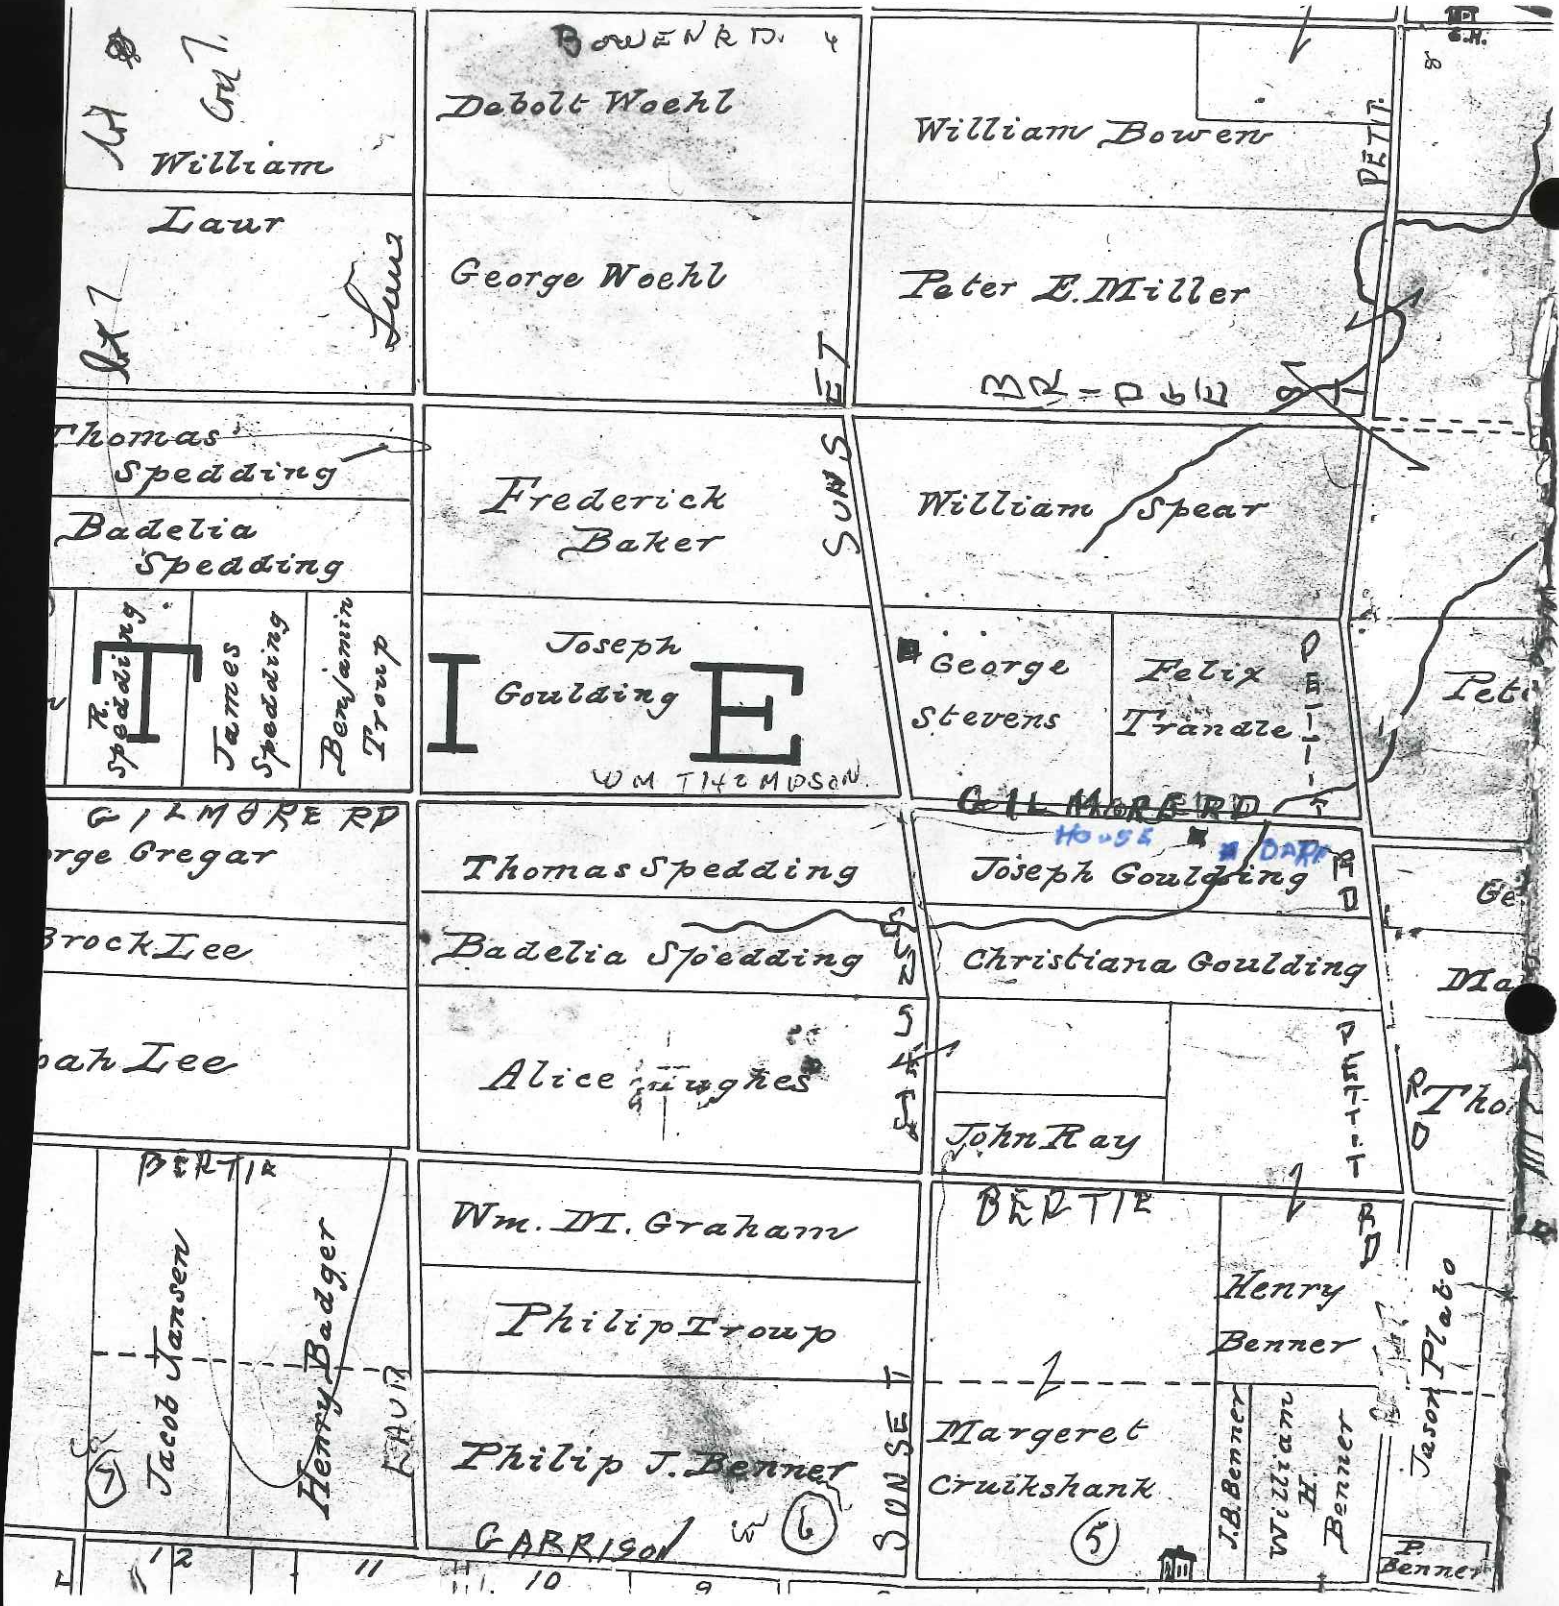

William
Laur

BOWEN RD. 4
Debolt Woehl

William Bowen

Laur

George Woehl

Peter E. Miller
MR - P 612

Thomas Spedding

Frederick Baker

William Spear

Badelia Spedding

Spedding
James Spedding
Benjamin Troup

Joseph Goulding
I E
W M THOMPSON

George Stevens
Felix Tranter

GILMORE RD
George Gregar

Thomas Spedding

GILMORE RD
House # DARR
Joseph Goulding

Brock Lee

Badelia Spedding

Christiana Goulding

John Lee

Alice Hughes

John Ray

BERTIE

Wm. D. Graham

BERTIE

Jacob Jansen

Philip Troup

Henry Benner

Henry Badger

Philip J. Benner

Margaret Cruikshank

GARRISON

GARRISON

J.B. Benner
William H. Benner

Jacob Jansen

GARRISON

Jacob Plabo

Henry Badger

GARRISON

P Benner

Henry Badger

GARRISON

Jacob Plabo

Henry Badger

GARRISON

Jacob Plabo

Henry Badger

GARRISON

Jacob Plabo

Henry Badger

GARRISON

Jacob Plabo

Henry Badger

GARRISON

Jacob Plabo